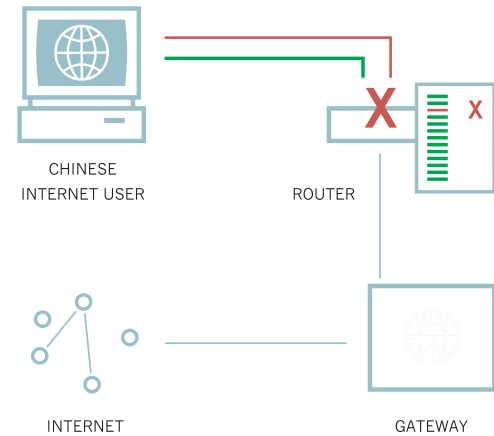

# (Fire) Wall in China

The Internet treats censorship as a malfunction and routes around it?  
A semi-manual approach to censorship circumnavigation.

## Issue network location technique and circumnavigation map preparation

Including the dynamic sampling of URLs related to the issue (women's rights in China).

A list of women's rights URLs is entered into [issuecrawler.net](#), which locates additional sites in the same or in related categories through hyperlink analysis. Results of the dynamic URL sampling technique are loaded into the map, showing how a surfer could find a route to uncensored sites.

## Internet Censorship in China

China implements Internet filtering by configuring routers at the international gateway connections to block access to specific IP addresses and domain names. The routers are also configured to block access to specific URLs that have keywords in their path.